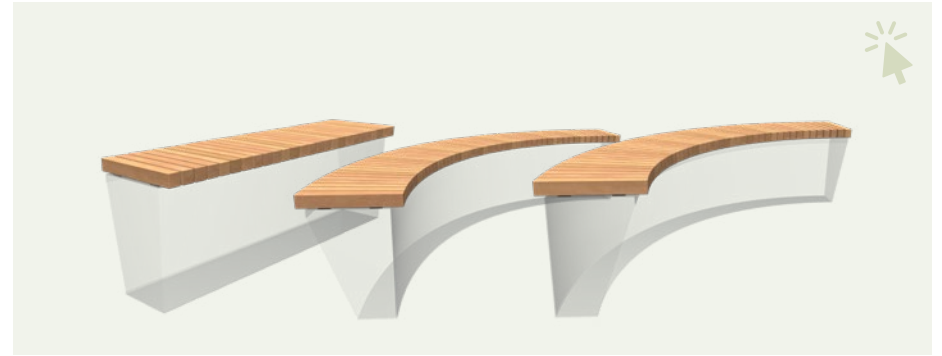

Our stylish REVERT variant tapers elegantly and appears to float. With a range of available sizes, angles, and curves, you can effortlessly create your desired shape. Easily connect the retaining walls seamlessly with our coupling system.

Moodboard

Design possibilities

With the REVERT retaining walls, you can design your garden exactly as you envision, creating unique shapes and levels. These flexible elements combine functionality, durability, and style. Quickly add a personal touch to your outdoor space!

Options

Easily add extra seating with our hardwood tops, available in straight or rounded designs. These seating tops are made from durable hardwood and come pre-mounted on galvanised steel strips, making installation on the REVERT retaining wall quick and simple! Refer to [page 2](#) for the available wood types.

REVERT SEATING ALUMINIUM
STRAIGHT, OUTSIDE CURVE, INSIDE CURVE

SEATING HARDWOOD
STRAIGHT, OUTSIDE CURVE, INSIDE CURVE

REVERT SEATING BAMBOO
STRAIGHT, OUTSIDE CURVE, INSIDE CURVE

Custom made

UNLIMITED POSSIBILITIES WITH ADEZZ