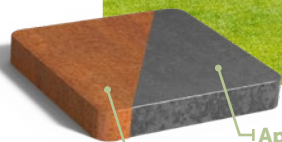

ADEZZ
DESIGN TO GROW

Retaining walls

REVERT

REVERT

Retaining walls are perfect for separating lawns, borders, and paving. You can even use them to create planters! By adding a seating edge to the retaining wall, you can easily create extra seating space in your garden. Our retaining wall seating is available in various durable wood types.

Our stylish REVERT variant tapers elegantly and appears to float. With a range of available sizes, angles, and curves, you can effortlessly create your desired shape. Easily connect the retaining walls seamlessly with our coupling system.

[Order here](#)

VARIOUS WOOD TYPES & OPTIONS

ACCOYA
Sustainably enhanced

BAMBOE
Natural & sustainable

GARAPA
Pure & strong

SAVRAME
Heavy & impact-resistant

KEBONY
Naturally stable

Custom made

ABOUT THE MATERIAL

The distinctive orange-brown colour of the retaining wall comes from a natural rust layer, which gives it a warm and unique appearance. Corten steel, also known as weathering steel, is a blend of metals that forms a protective layer against corrosion, significantly extending its lifespan.