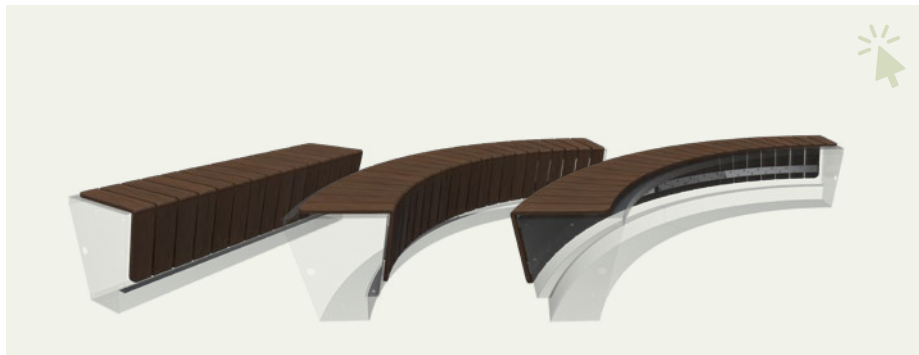

Our stylish REVERT variant tapers elegantly and appears to float. With a range of available sizes, angles, and curves, you can effortlessly create your desired shape. Easily connect the retaining walls seamlessly with our coupling system.

Moodboard

Design possibilities

With the REVERT retaining walls, you can design your garden exactly as you envision, creating unique shapes and levels. These flexible elements combine functionality, durability, and style. Quickly add a personal touch to your outdoor space!

Options

Easily add extra seating with our hardwood tops, available in straight or rounded designs. These seating tops are made from durable hardwood and come pre-mounted on galvanised steel strips, making installation on the REVERT retaining wall quick and simple! Refer to [page 2](#) for the available wood types.

REVERT SEATING ALUMINIUM
STRAIGHT, OUTSIDE CURVE, INSIDE CURVE

SEATING HARDWOOD
STRAIGHT, OUTSIDE CURVE, INSIDE CURVE

REVERT SEATING BAMBOO
STRAIGHT, OUTSIDE CURVE, INSIDE CURVE

Custom made

UNLIMITED POSSIBILITIES WITH ADEZZ