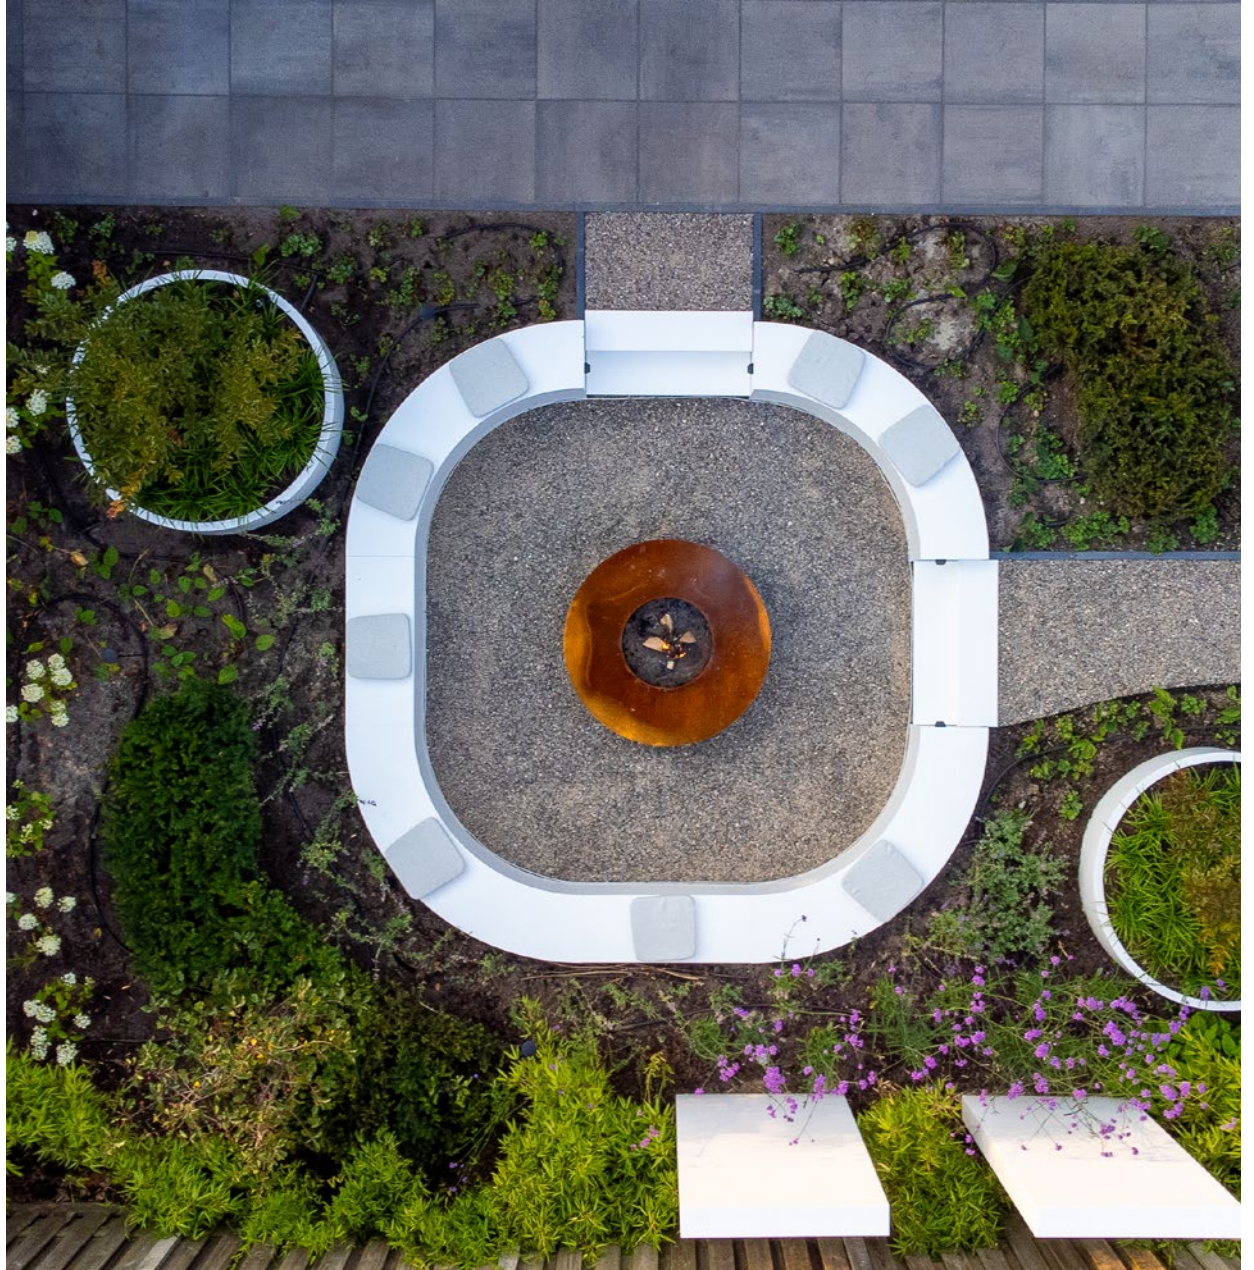

ADEZZ
DESIGN TO GROW

Retaining walls

REVERT

REVERT

Retaining walls are perfect for separating lawns, borders, and paving. You can even use them to create planters! By adding a seating edge to the retaining wall, you can easily create extra seating space in your garden. Our retaining wall seating is available in various durable wood types.

Our stylish REVERT variant tapers elegantly and appears to float. With a range of available sizes, angles, and curves, you can effortlessly create your desired shape. Easily connect the retaining walls seamlessly with our coupling system.

ABOUT THE MATERIAL

The distinctive orange-brown colour of the retaining wall comes from a natural rust layer, which gives it a warm and unique appearance. Corten steel, also known as weathering steel, is a blend of metals that forms a protective layer against corrosion, significantly extending its lifespan.

Moodboard

Design possibilities

With the REVERT retaining walls, you can design your garden exactly as you envision, creating unique shapes and levels. These flexible elements combine functionality, durability, and style. Quickly add a personal touch to your outdoor space!