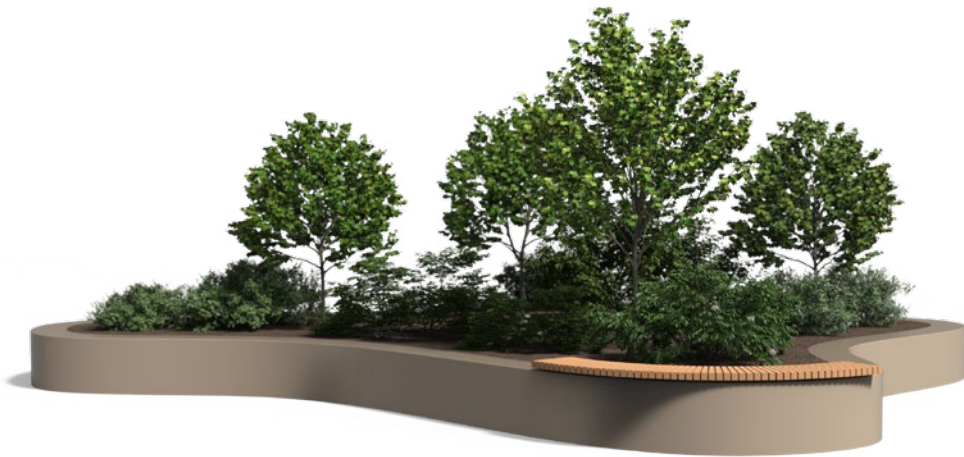

ADEZZ
DESIGN TO GROW

Retaining walls

REVERT

REVERT

Retaining walls are perfect for separating lawns, borders, and paving. You can even use them to create planters! By adding a seating edge to the retaining wall, you can easily create extra seating space in your garden. Our retaining wall seating is available in various durable wood types.

Our stylish REVERT variant tapers elegantly and appears to float. With a range of available sizes, angles, and curves, you can effortlessly create your desired shape. Easily connect the retaining walls seamlessly with our coupling system.

Moodboard

Design possibilities

With the REVERT retaining walls, you can design your garden exactly as you envision, creating unique shapes and levels. These flexible elements combine functionality, durability, and style. Quickly add a personal touch to your outdoor space!

Options

Easily add extra seating with our hardwood tops, available in straight or rounded designs. These seating tops are made from durable hardwood and come pre-mounted on galvanised steel strips, making installation on the REVERT retaining wall quick and simple! Refer to [page 2](#) for the available wood types.