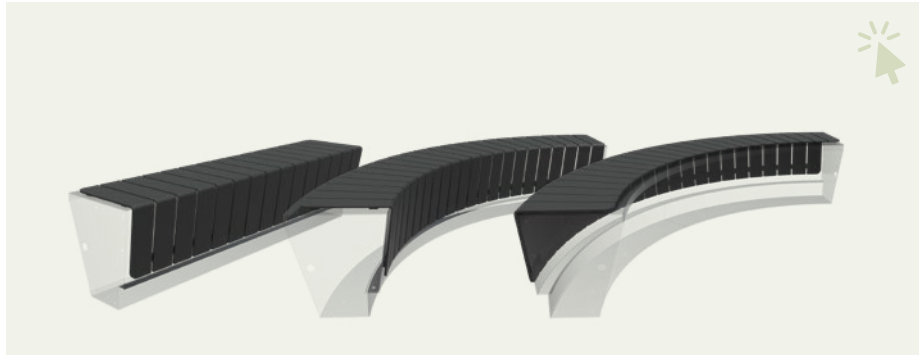

Our stylish REVERT variant tapers elegantly and appears to float. With a range of available sizes, angles, and curves, you can effortlessly create your desired shape. Easily connect the retaining walls seamlessly with our coupling system.

ABOUT THE MATERIAL

The distinctive orange-brown colour of the retaining wall comes from a natural rust layer, which gives it a warm and unique appearance. Corten steel, also known as weathering steel, is a blend of metals that forms a protective layer against corrosion, significantly extending its lifespan.

Moodboard

Design possibilities

With the REVERT retaining walls, you can design your garden exactly as you envision, creating unique shapes and levels. These flexible elements combine functionality, durability, and style. Quickly add a personal touch to your outdoor space!

Options

Easily add extra seating with our hardwood tops, available in straight or rounded designs. These seating tops are made from durable hardwood and come pre-mounted on galvanised steel strips, making installation on the REVERT retaining wall quick and simple! Refer to [page 2](#) for the available wood types.